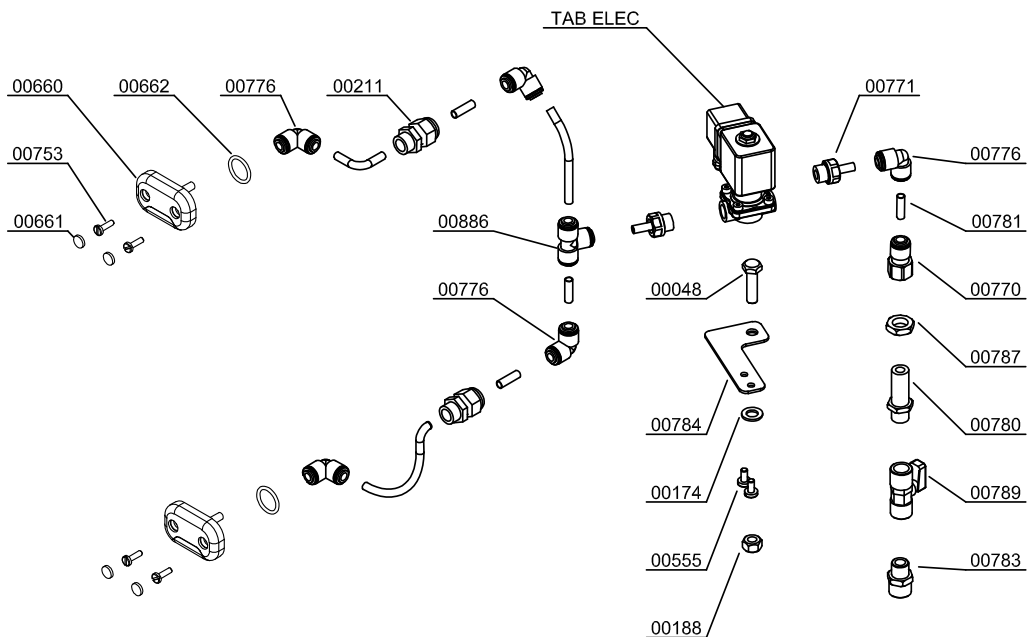

AUTOMATIC SHOWER OPTION