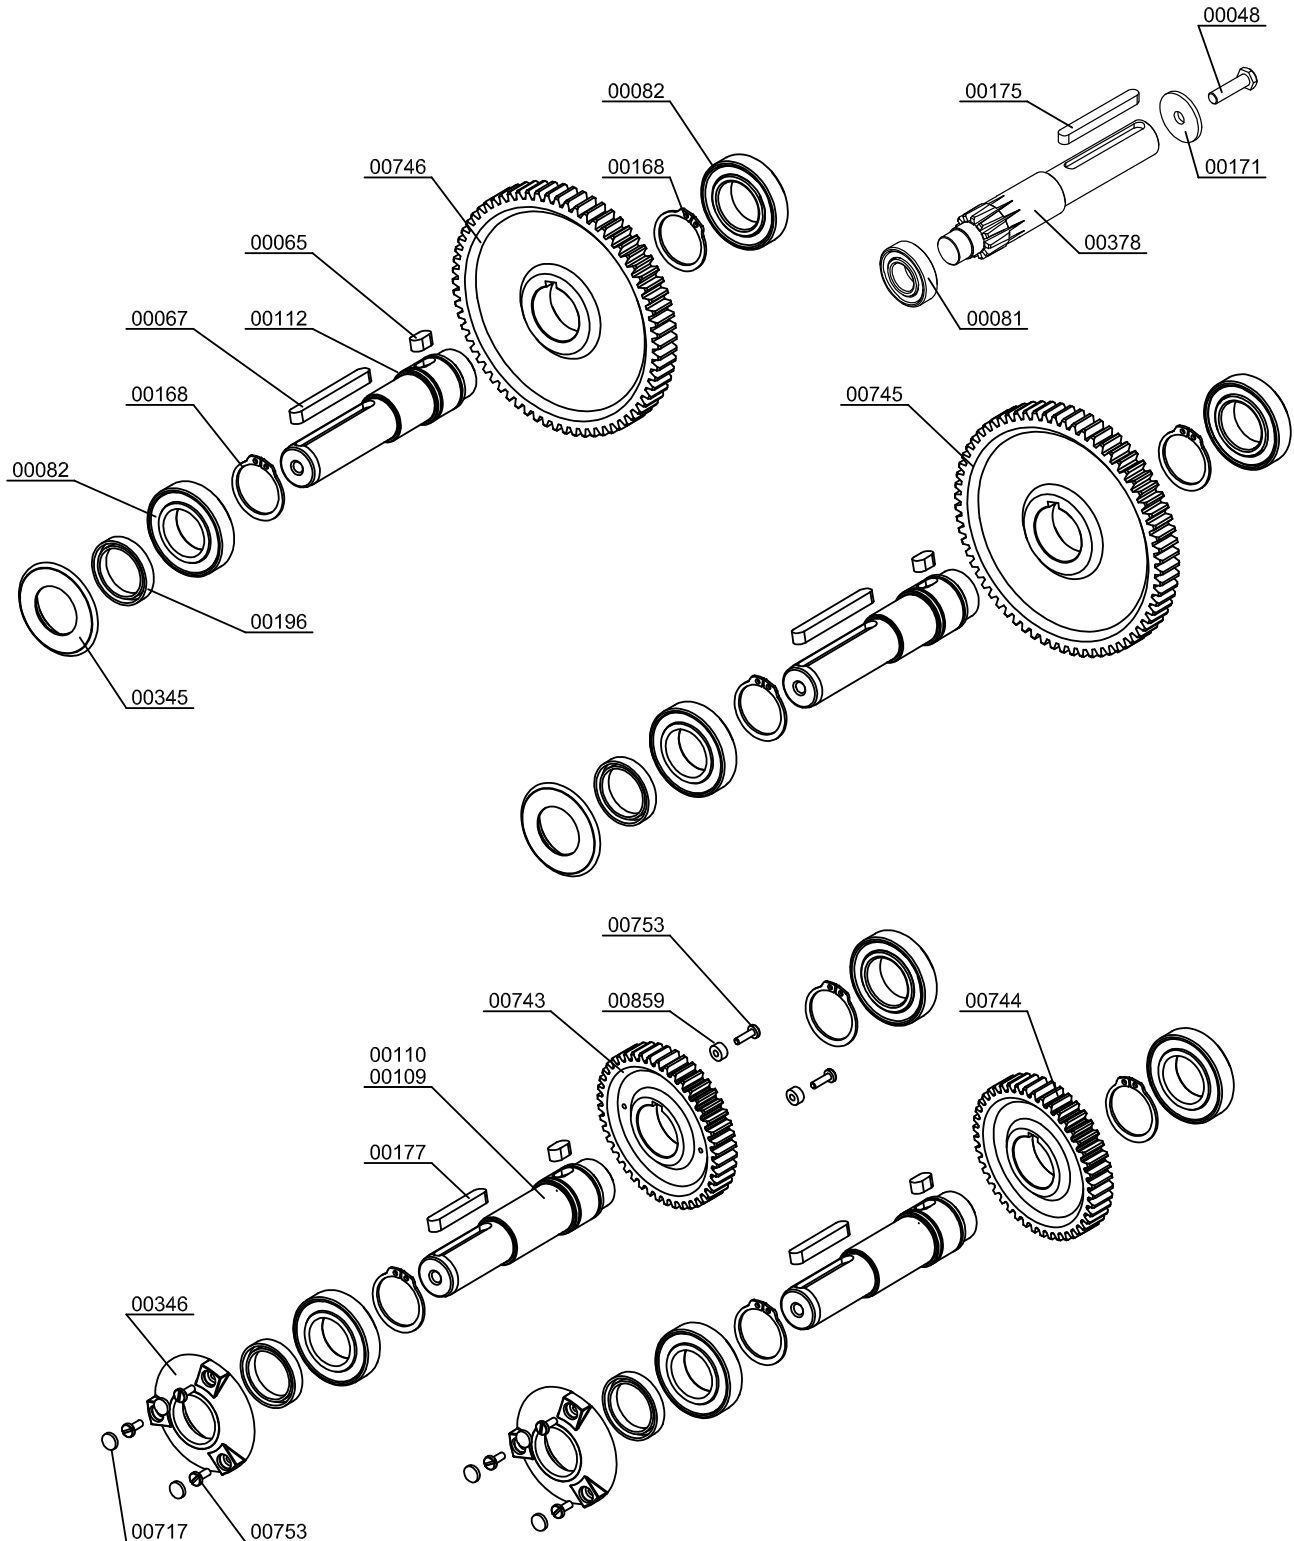

# Parts Breakdown

Model JE-ES-0028-T 39521

# Parts Breakdown