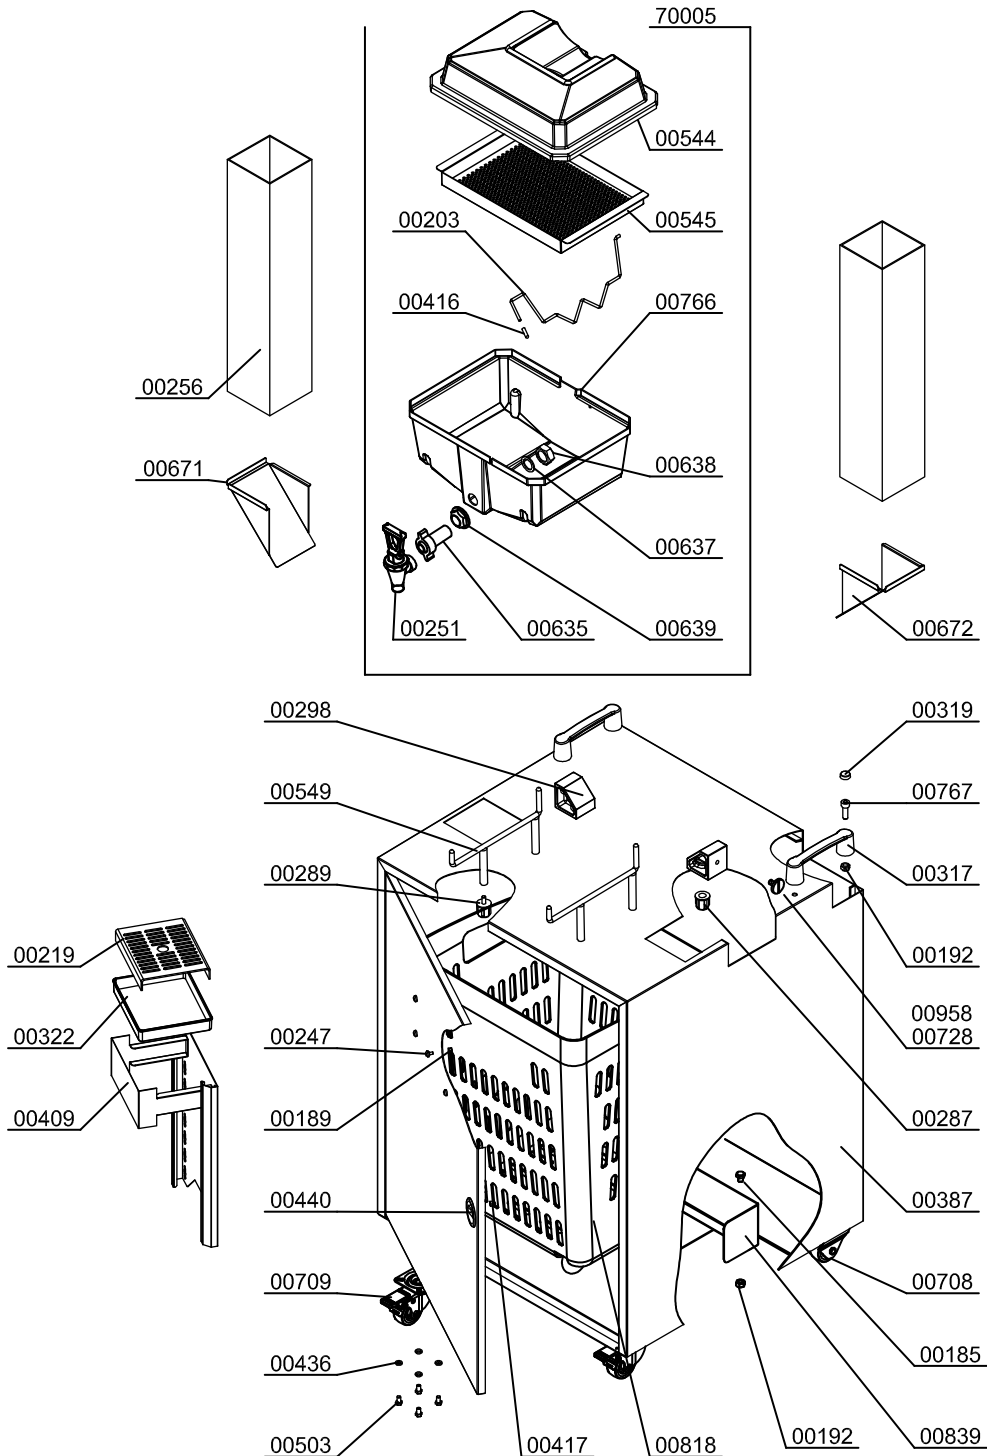

Parts Breakdown

Model JE-ES-0028-T 39521

DISPENSER STAND OPTION